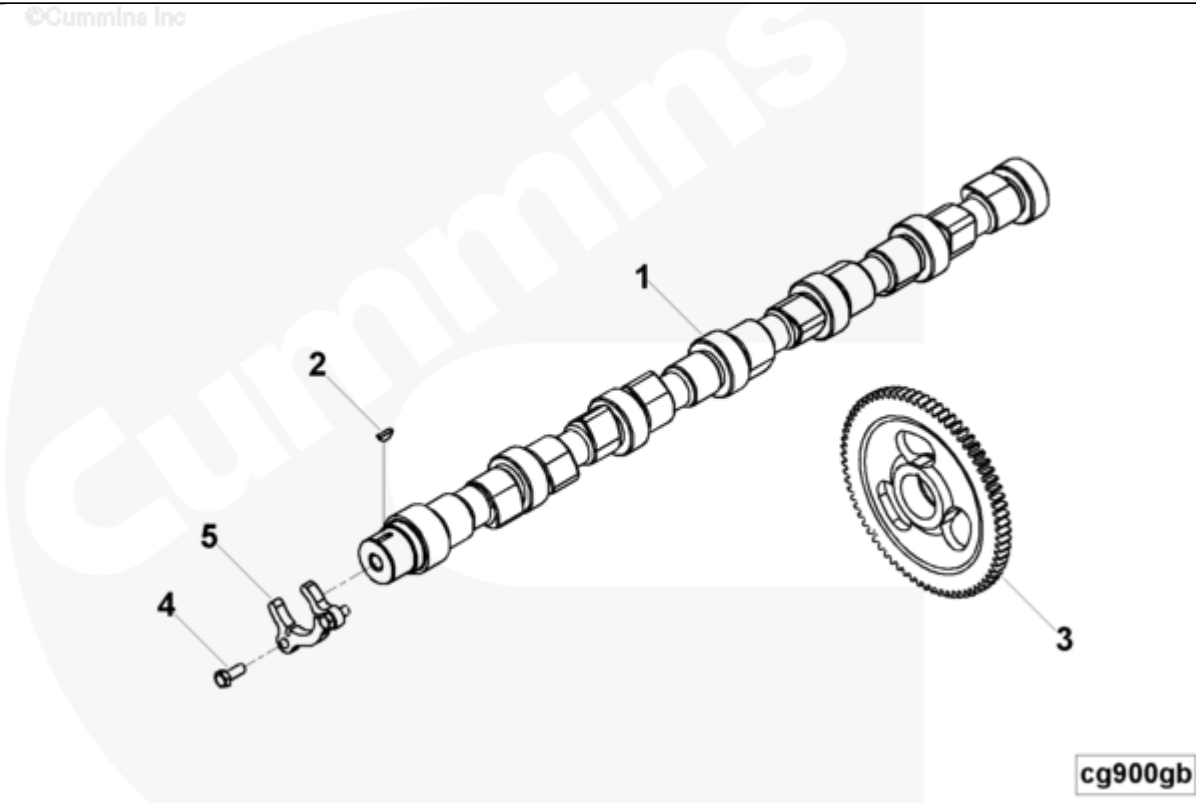

Parts Catalog - Option Detail

Electronic Parts Catalog - Option Detail				
Option	Group	Graphic	Film Card	Date
PP2873	01.07	cg900gb	Z	21-SEP-99
Engines	6C8.3, C GAS PLUS CM556, G8.3, G8.3 CM558, GTA8.3 CM558, ISC CM2150, ISC CM554, ISC CM850, ISC8.3 CM2250, ISC8.3 G CM2180 C101, ISL CM2150, ISL CM554, ISL CM850, ISL G CM2180, ISL8.9 CM2150 L110, ISL8.9 CM2880 L112, ISL9 CM2150 SN, ISL9 CM2250, ISL9 CM2350 L101, ISL9 CM2350 L111, ISLE4 CM850, L GAS PLUS CM556, L8.9, L8.9 L121, L8.9G CMOH2.0 L125B, L9 CM2350 L116B, L9 CM2350 L119B, L9 CM2350 L120C, L9 CM2350 L123B, L9.3 L105, L9.5 L117, L9N CM2380 L124B, QSC8.3 CM2250, QSC8.3 CM2880 C102, QSC8.3 CM554, QSC8.3 CM850(CM2850), QSL9 CM2250, QSL9 CM2250 L115, QSL9 CM2350 L102, QSL9 CM2350 L107, QSL9 CM2350 L118, QSL9 CM2350 L122, QSL9 CM554, QSL9 CM850(CM2850), QSL9 G CM558, QSL9 M CM2250 L106, QSL9.3 CM2880 L113			

[SMALL](#) | [MEDIUM](#) | [LARGE](#)

Cart	Ref No	Part Number	Part Description	Required	Remarks
<input type="button" value="View My Cart"/>					
		PP2873	Camshaft		
<input type="checkbox"/>	1	3923478	Camshaft	1	
<input type="checkbox"/>	2	3902332	Plain Woodruff Key	1	
<input type="checkbox"/>	3	3918777	Camshaft Gear	1	

<input type="checkbox"/>	4	3900227	Hexagon Head Cap Screw	2	M8 X 1.25 X 22.
<input type="checkbox"/>	5	3927155	Camshaft Thrust Support	1	

© 2019 Cummins Inc., Box 3005, Columbus, IN 47202-3005 U.S.A.
Terms of Use and Disclaimers | Recommended System Requirements
Need Assistance? Please click on the Contact Us button in the top right corner of any page.